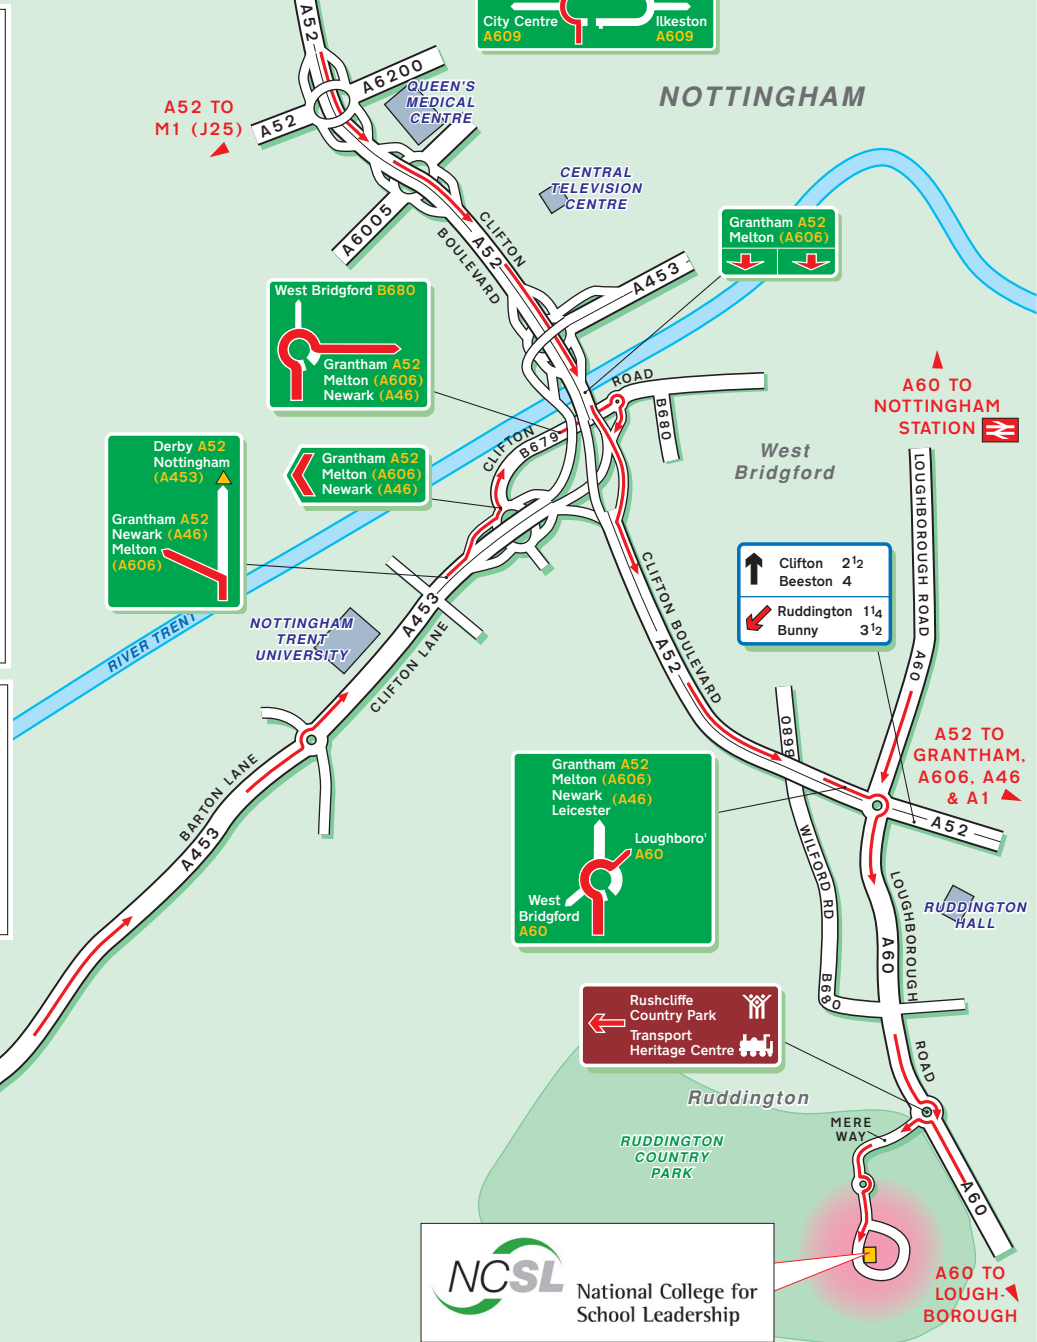

Public Transport

By rail
 Nottingham Station -
 By road 20 minutes.

By air
 East Midlands Airport -
 By road 35 minutes.

NCSL National College for School Leadership