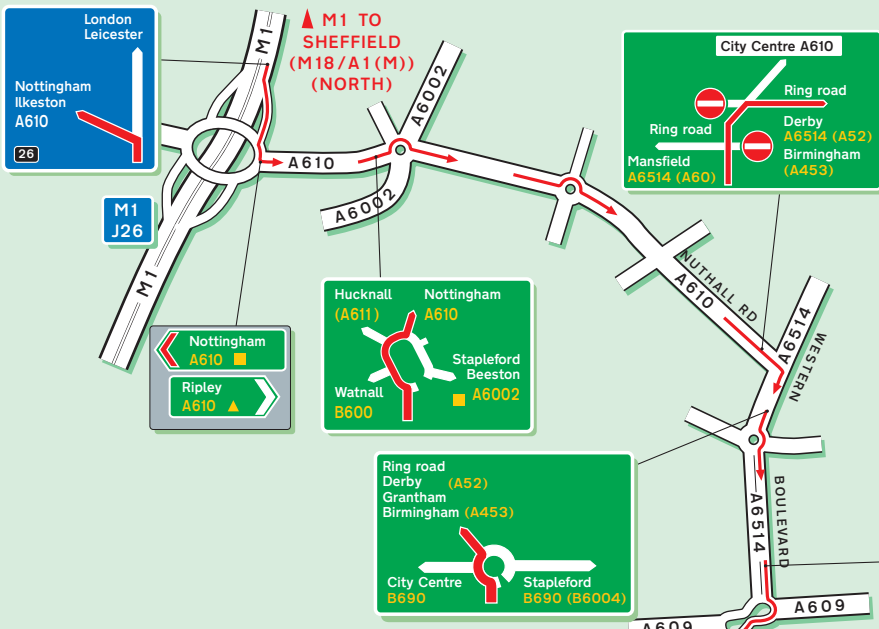

Public Transport

By rail
 Nottingham Station -
 By road 20 minutes.

By air
 East Midlands Airport -
 By road 35 minutes.

NCSL National College for School Leadership