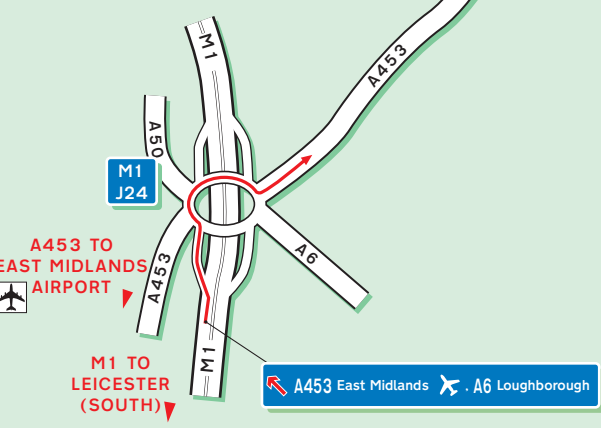

Public Transport

By rail
 Nottingham Station -
 By road 20 minutes.

By air
 East Midlands Airport -
 By road 35 minutes.

NCSL National College for School Leadership